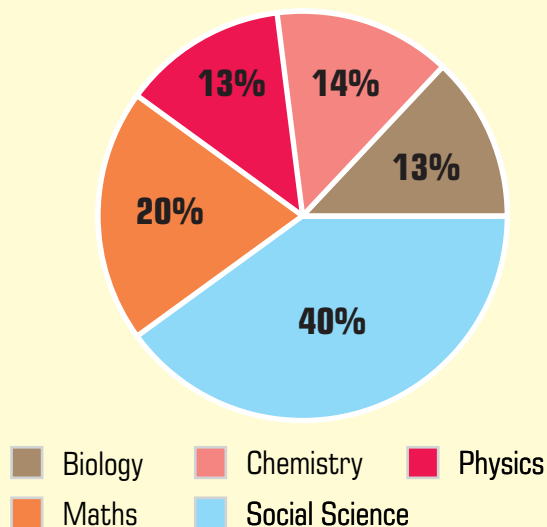

Topic wise distribution in SAT