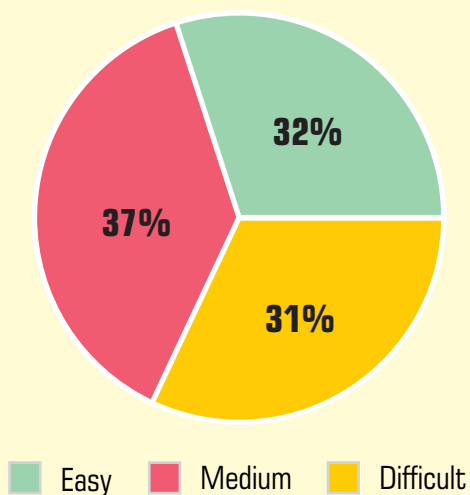

Aakash

Medical | IIT-JEE | Foundations

(Divisions of Aakash Educational Services Limited)

ANALYSIS OF SAT NTSE (S-II) 2019

	Biology	Chemistry	Physics	Maths	Social Science	Total
Easy	3	2	1	9	17	32
Medium	5	6	8	6	12	37
Difficult	5	6	4	5	11	31
Total	13	14	13	20	40	100
%age	13.00	14.00	13.00	20.00	40.00	100.00

Difficulty Level

Topic wise distribution in SAT

Aakash

Medical | IIT-JEE | Foundations

(Divisions of Aakash Educational Services Limited)

ANALYSIS OF MAT NTSE (S-II) 2019

	Mental Ability Test (MAT)	Total
Easy	34	34
Medium	51	51
Difficult	15	15
Total	100	100
%age	100.00	100.00