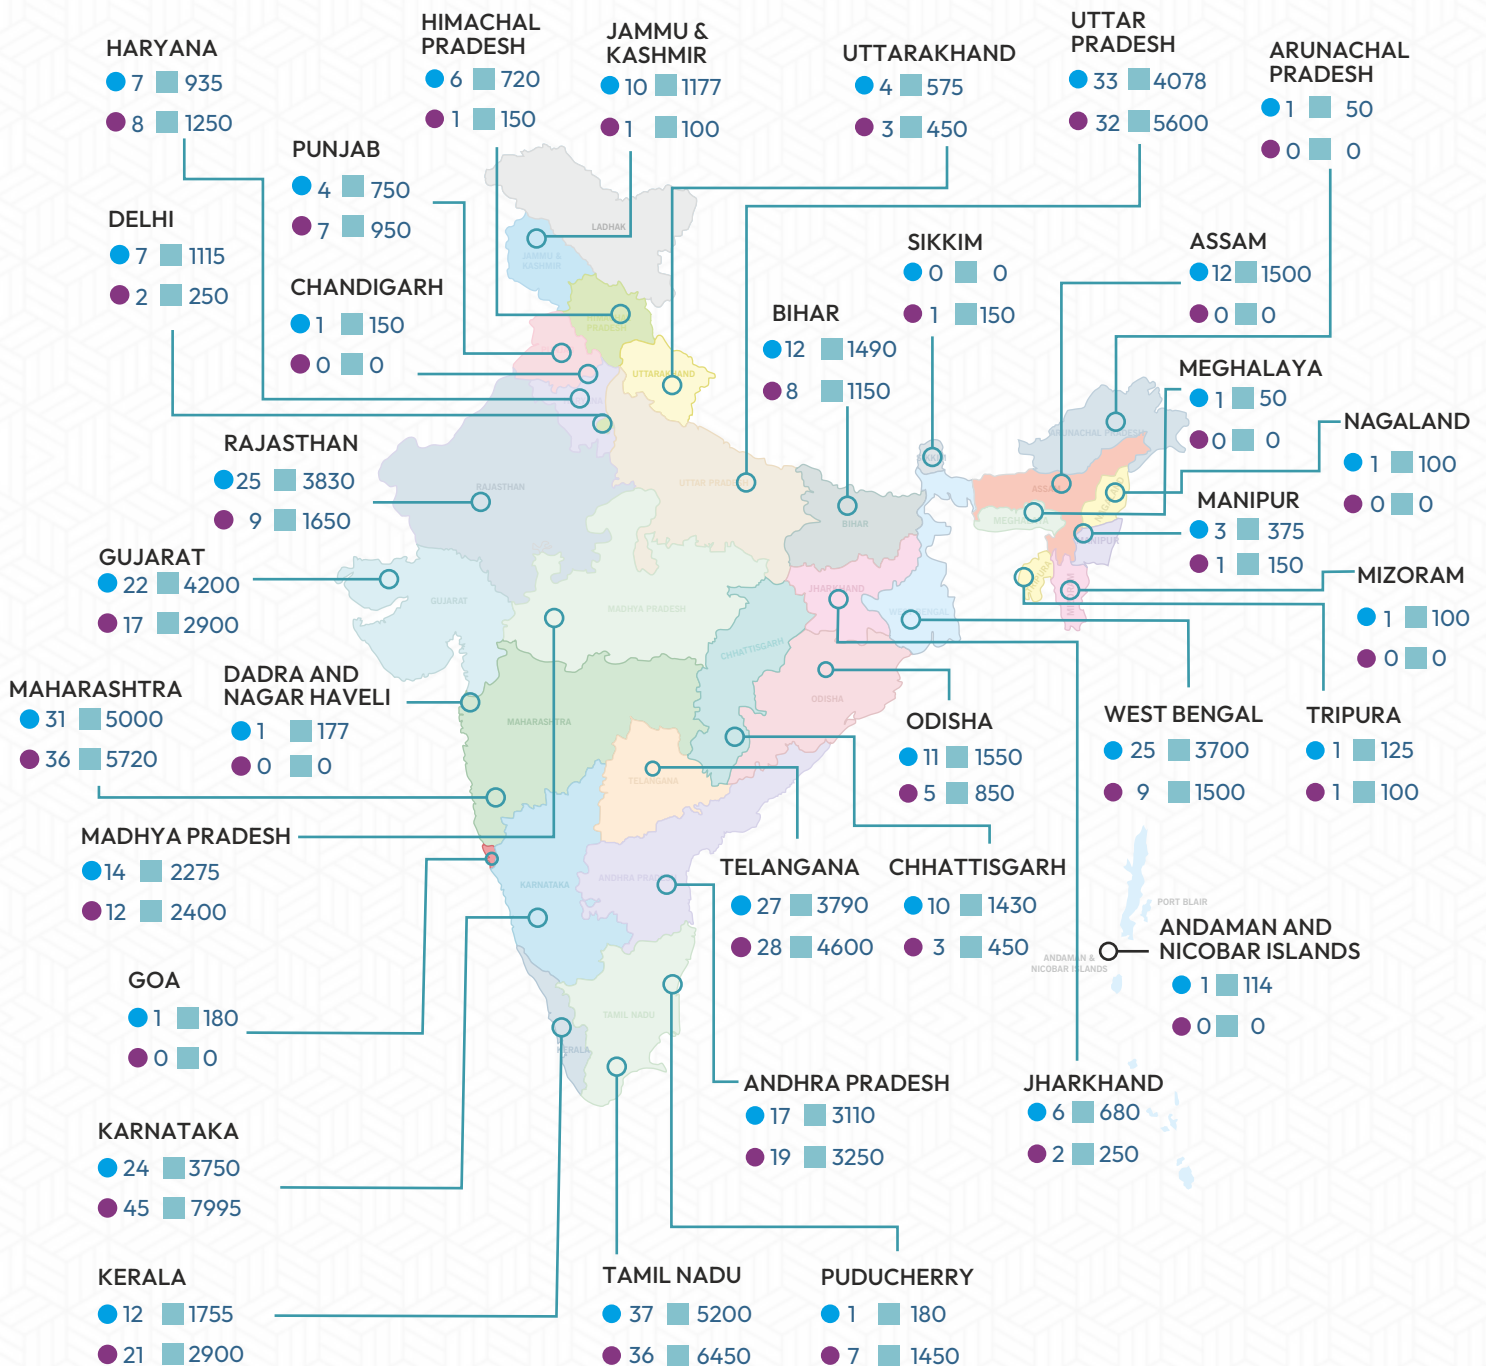

State-Wise MBBS Seat Matrix in India

Total Medical Colleges in India **705**

Total Number of MBBS Seats **109288**

Govt. Colleges (Except AIIMS & JIPMER) **369** | **54211** Seats

AIIMS **20** | **2169** Seats

JIPMER **02** | **243** Seats

Private Colleges & Deemed Universities **314** | **52665** Seats

Govt. Colleges (Except AIIMS & JIPMER)

Private Colleges & Deemed Universities

Seats

The pictorial representation does not purport to be the exact political map of India. Map not to scale; for representational purposes only.

Source: NMC, MCC & respective state's website. (as on 01.02.2024)

AIIMS-MBBS Cut-off (Stray Vacancy Round)

Counselling Website - www.mcc.nic.in

Year	Category	NEET AIR (Marks)
2023	General	16183 (625)
	EWS	8472 (645)
	OBC	18184 (620)
	SC	45486 (575)
	ST	159677 (453)
Year	Category	NEET AIR (Marks)
2022	General	11782 (623)
	EWS	12350 (621)
	OBC	16346 (610)
	SC	104920 (474)
	ST	120467 (456)
Year	Category	NEET AIR (Marks)
2021	General	11261 (620)
	EWS	12350 (617)
	OBC	15436 (608)
	SC	88195 (496)
	ST	107630 (475)

 Government Colleges

 Private Colleges & Deemed Universities

 Seats

The pictorial representation does not purport to be the exact political map of India. Map not to scale; for representational purposes only.