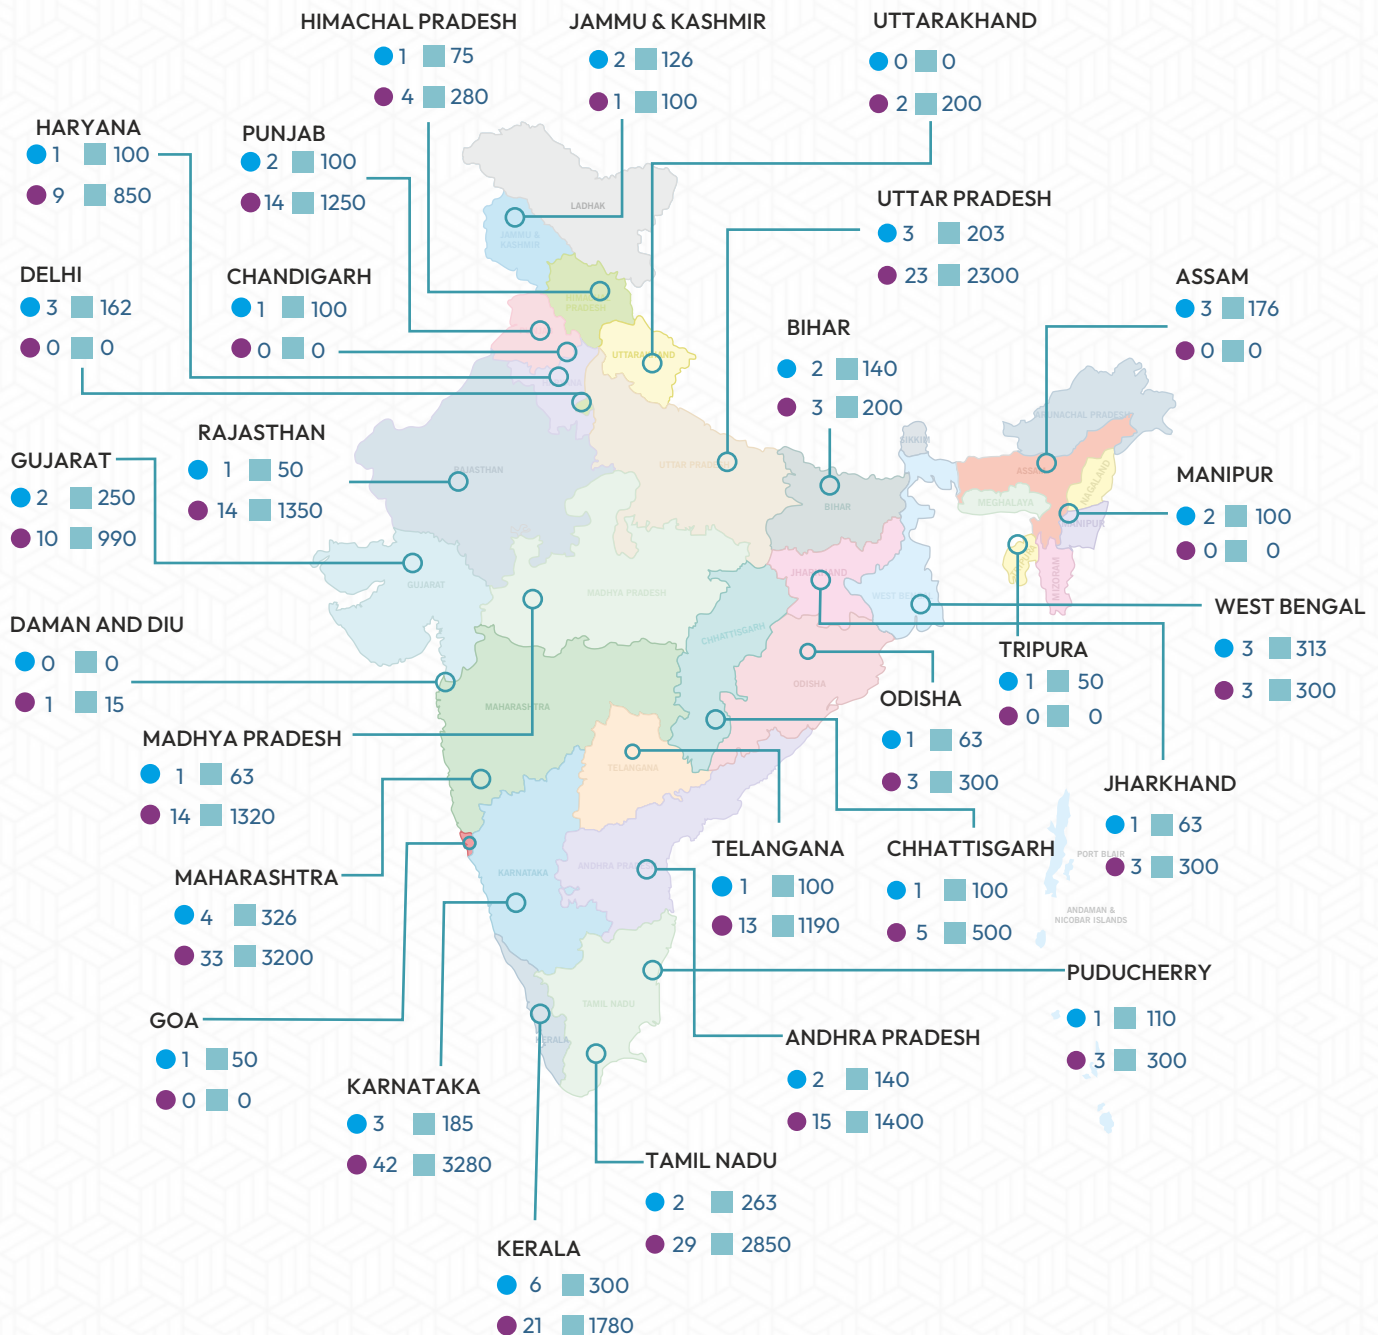

State-Wise BDS Seat Matrix in India

Total Dental Colleges in India **317**

Total Number of BDS Seats **27963**

Government Colleges **52** | 3708 Seats

Private Colleges & Deemed Universities **265** | 24255 Seats

 Government Colleges

 Private Colleges & Deemed Universities

 Seats

The pictorial representation does not purport to be the exact political map of India. Map not to scale; for representational purposes only.